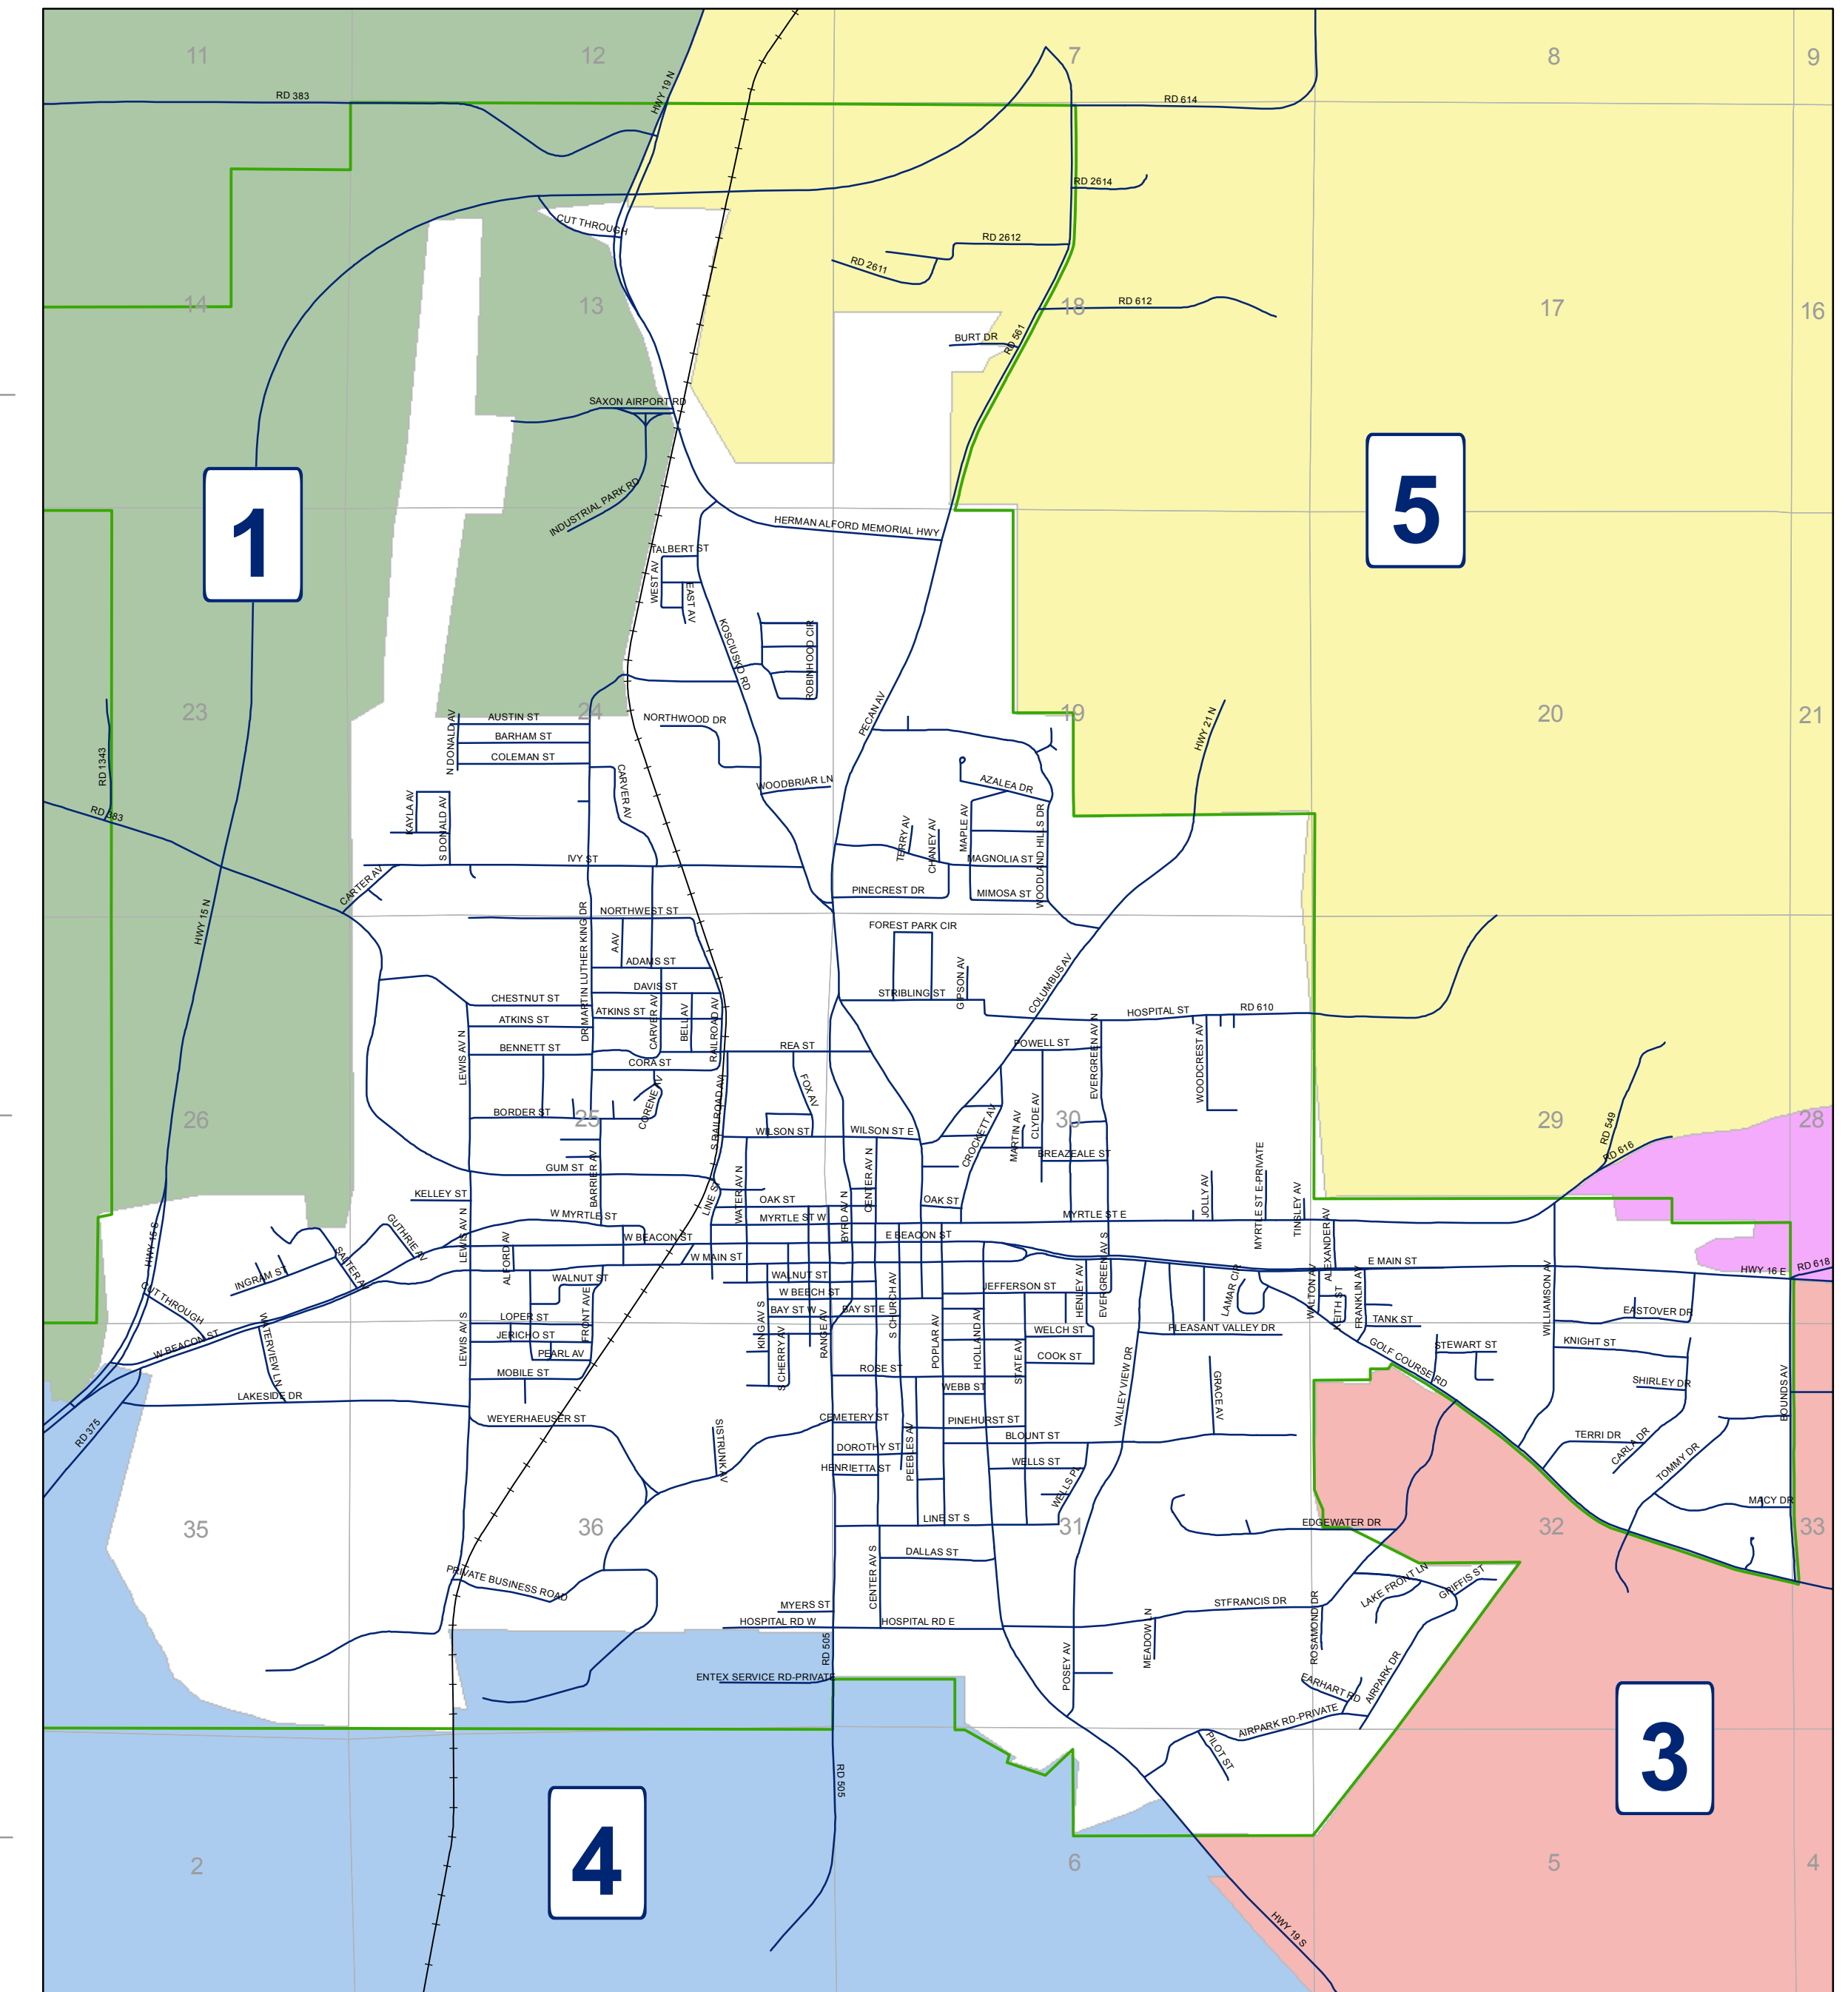

NESHOBA COUNTY

NESHOBA COUNTY SCHOOL DISTRICTS & SCHOOL BOARD DISTRICTS

NESHOBA COUNTY BOARD OF SUPERVISORS
DISTRICT 1 - KEITH LILLIS
DISTRICT 2 - KEVIN CUMBERLAND
DISTRICT 3 - KINSEY SMITH
DISTRICT 4 - MARTY SISTRUNK
DISTRICT 5 - OBBIE RILEY

BOARD ATTORNEY - WADE WHITE

NESHOBA COUNTY BOARD OF EDUCATION
MICHELLE PHILLIPS - DISTRICT 1
DAVIS FULTON - DISTRICT 2
SHAN WINSTEAD - DISTRICT 3
JOHNNY CRENSHAW - DISTRICT 4
RANDELL MOORE - DISTRICT 5

TOMMY L. DEARING - SUPERINTENDENT
ROBERT L. THOMAS - ATTORNEY

Legend

School Board District

- District 1
- District 2
- District 3
- District 4
- District 5

**DISTRICT INFORMATION
PROVIDED BY
THE JOHN C. STENNIS
INSTITUTE OF GOVERNMENT
MISSISSIPPI STATE UNIVERSITY
POST OFFICE DRAWER LV
MISSISSIPPI STATE, MISSISSIPPI 39762**

MAP PRODUCED BY:
JEFF MAYO
DIRECTOR
NESHOBA COUNTY
EMERGENCY MANAGEMENT AGENCY
MAP PRODUCED USING:
ESRI ARCGIS 10.2.2
JULY 23, 2014