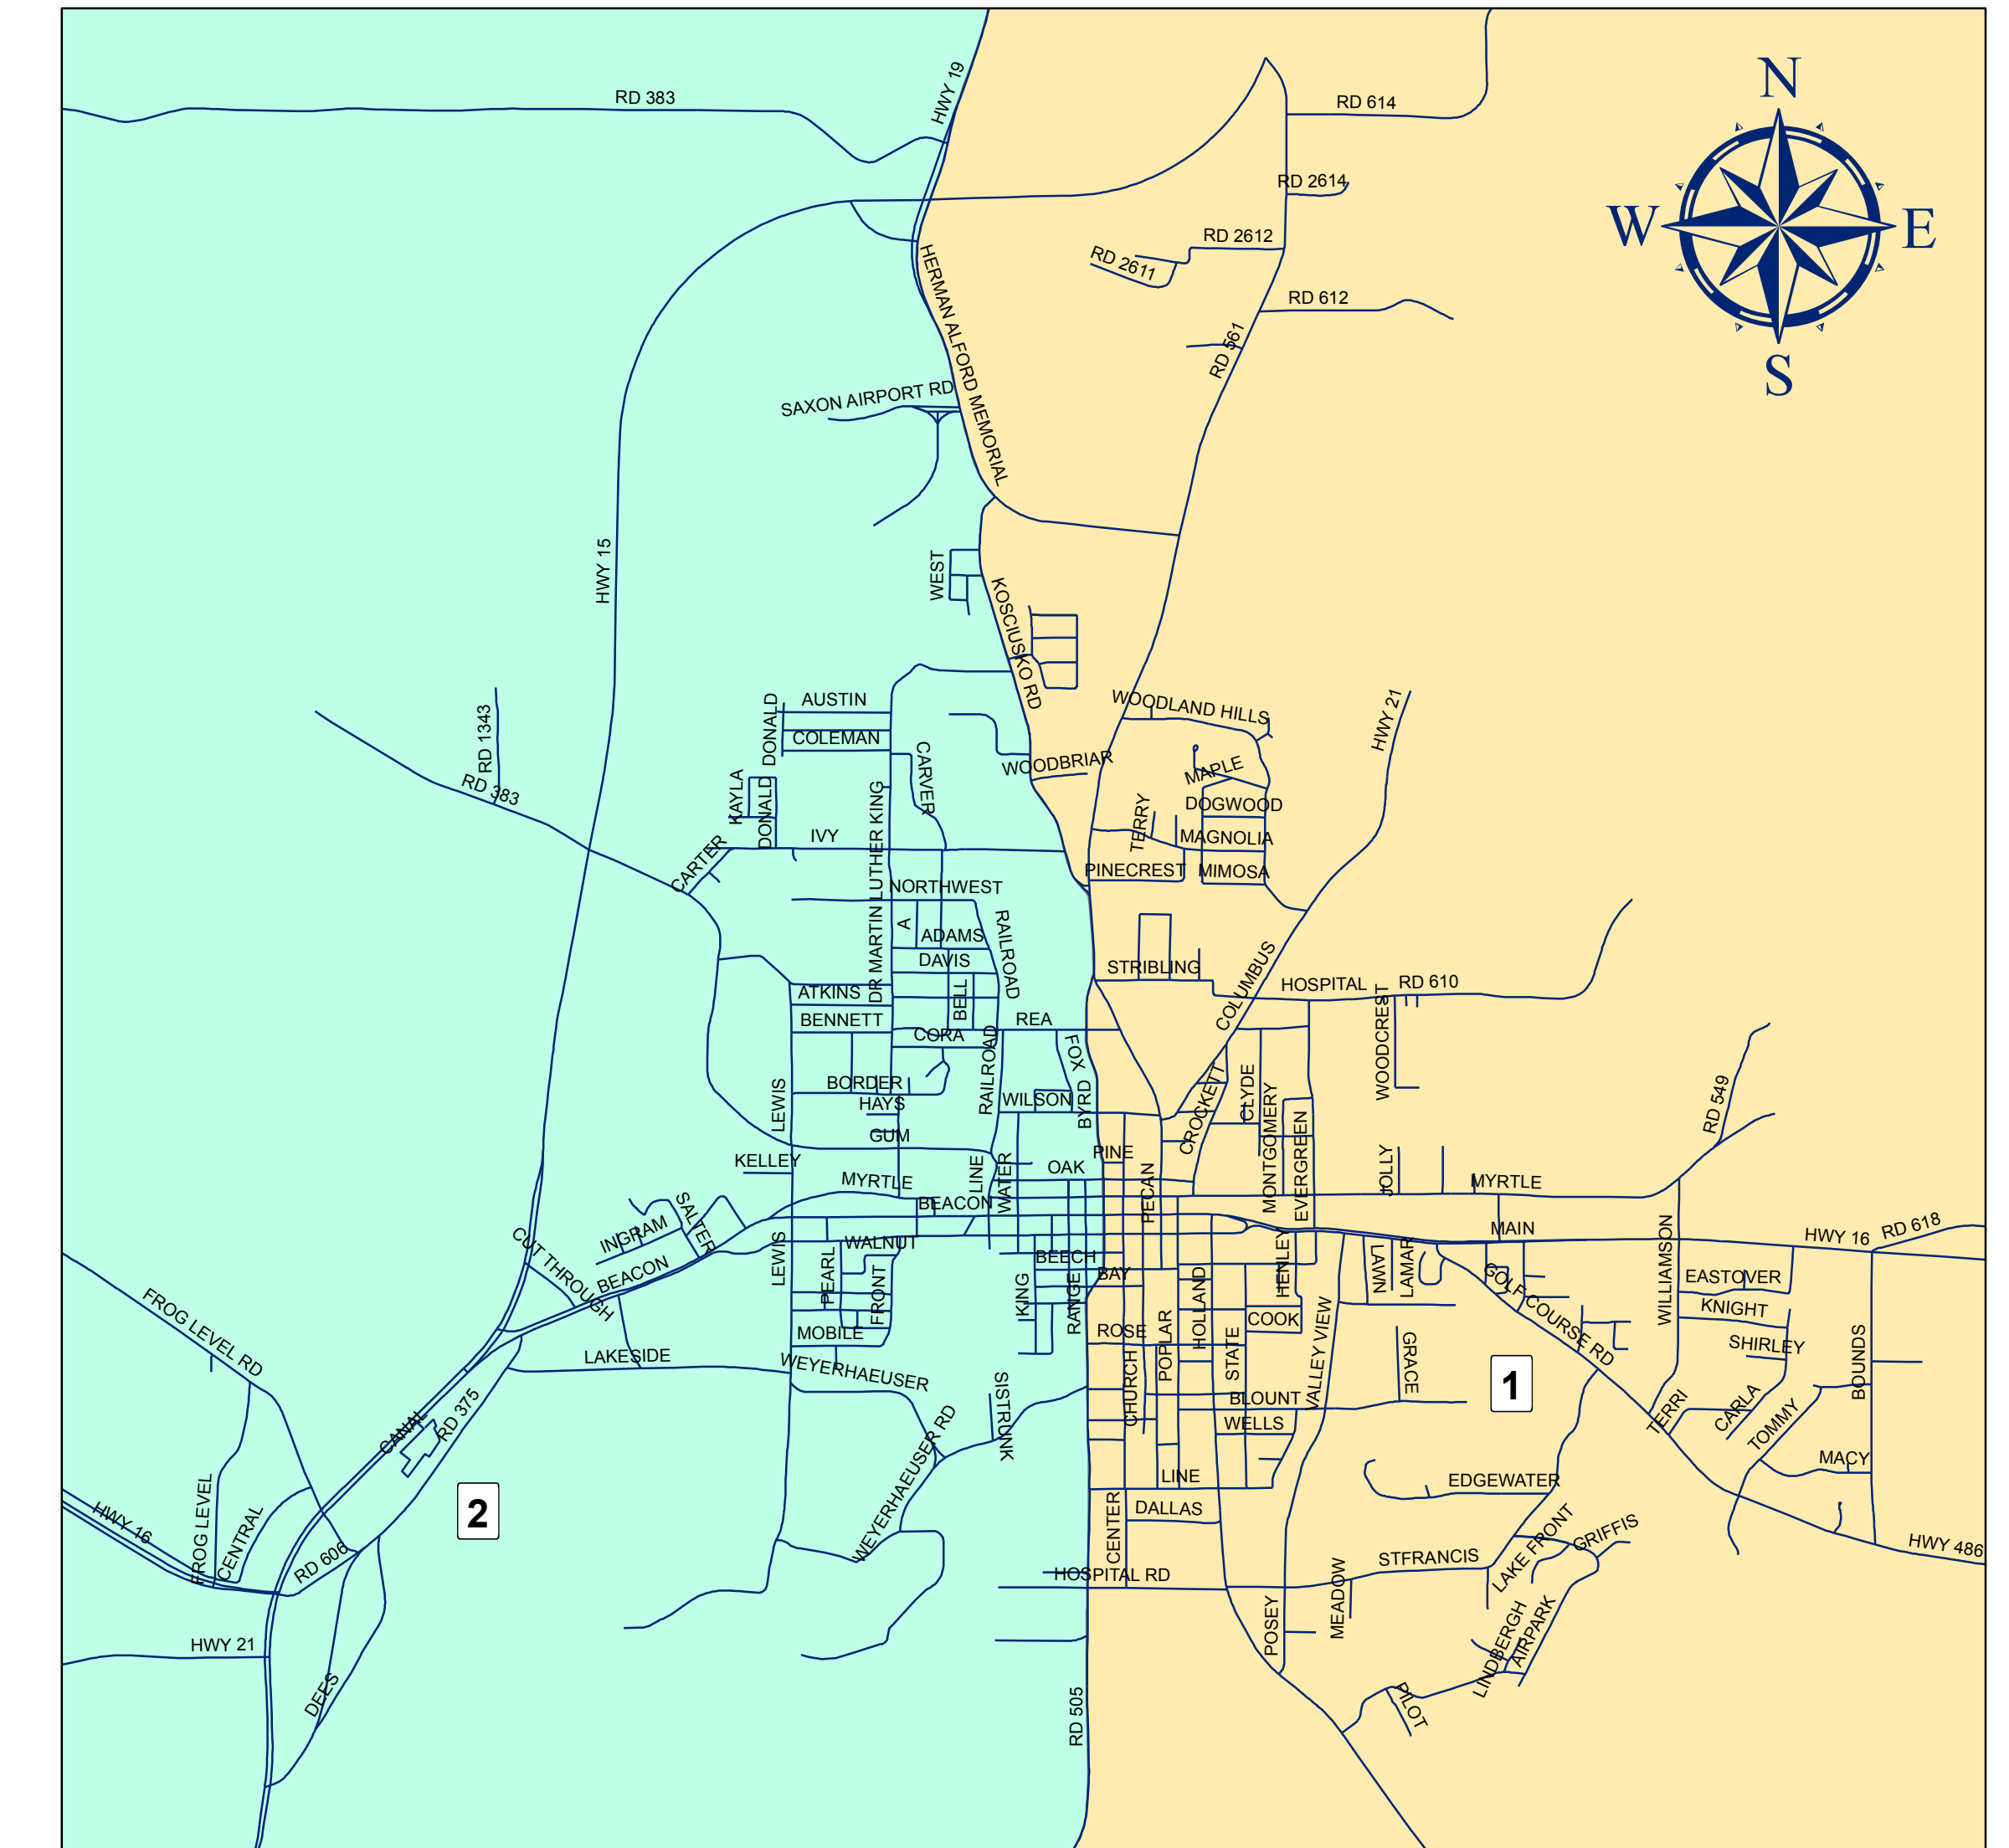

NESHOBA COUNTY

JUSTICE COURT & CONSTABLE DISTRICTS

NESHOBA COUNTY BOARD OF SUPERVISORS

DISTRICT 1 - KEITH LILLIS
 DISTRICT 2 - KEVIN CUMBERLAND
 DISTRICT 3 - HAROLD K. REYNOLDS
 DISTRICT 4 - MARTY SISTRUNK
 DISTRICT 5 - OBBIE RILEY

Place	Population	White	%White	Black	%Black	AmIndian	%AmIndian
1	15298	10791	70.54%	2624	17.15%	1515	9.90%
2	14378	7183	49.96%	3583	24.92%	3300	22.95%

Districts Places

- Place 1
- Place 2

Total Population:	29,676
City of Philadelphia:	7,477
Town of Union:	516