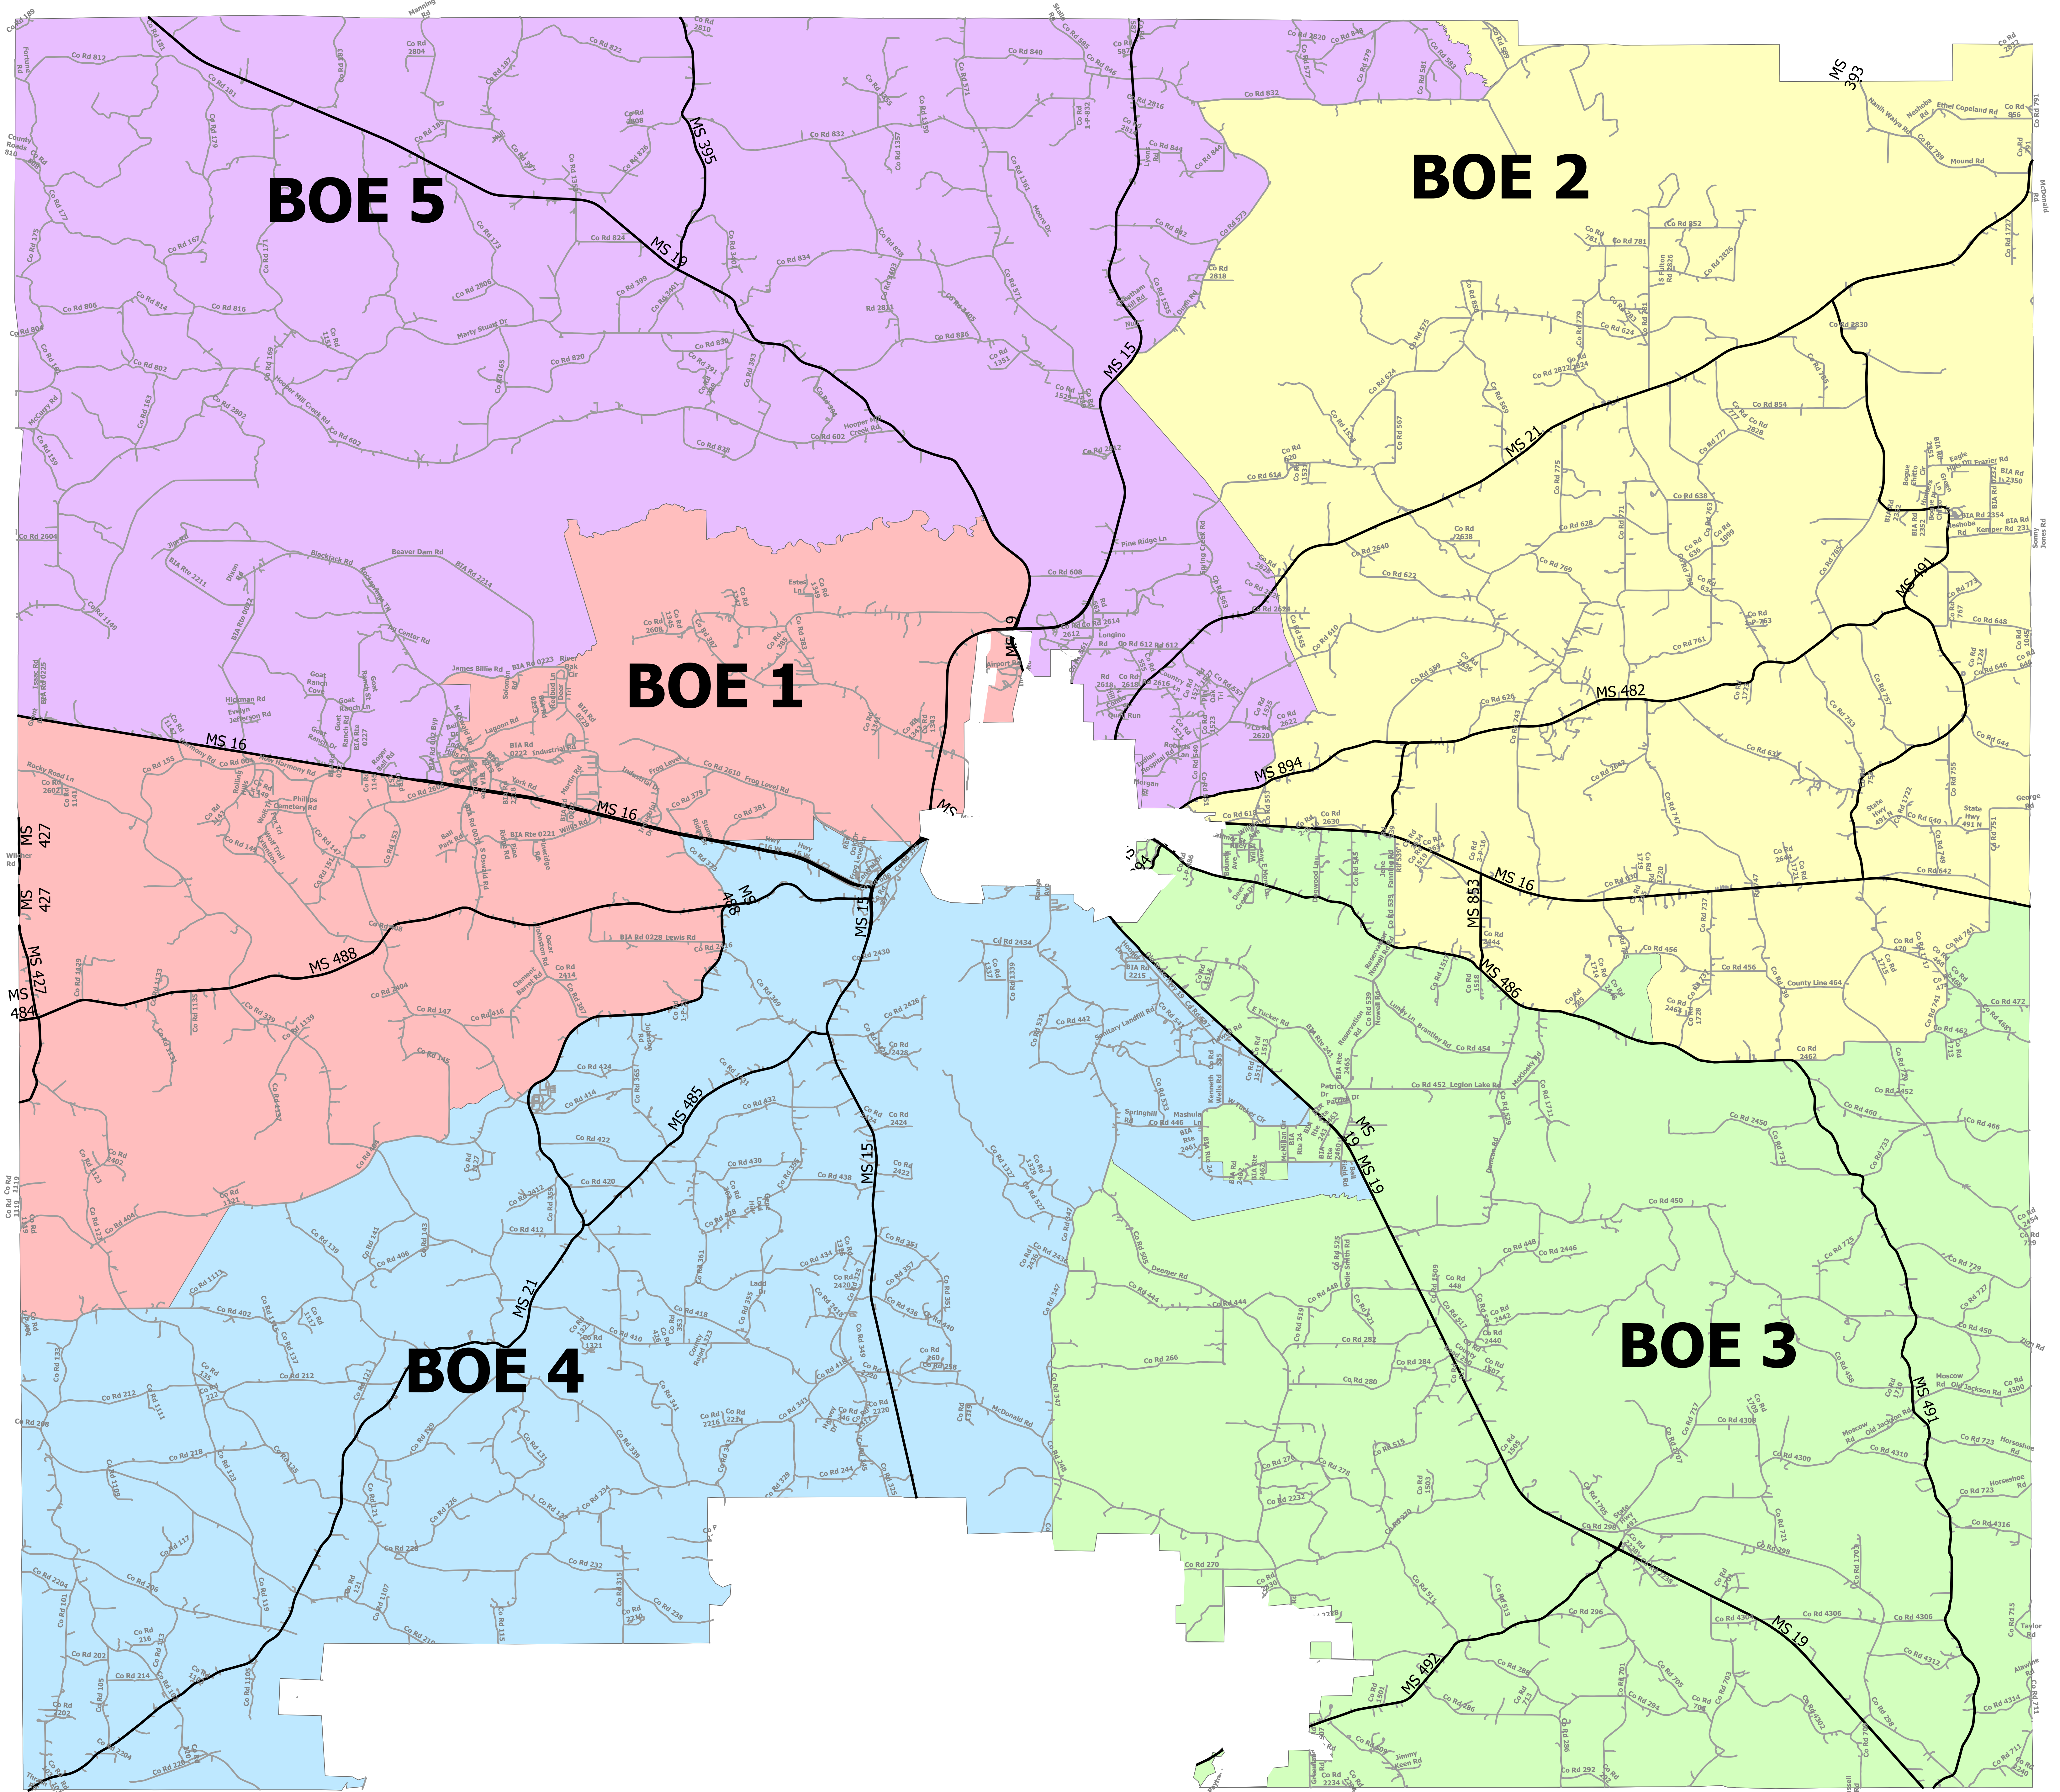

# Neshoba County School District

**DISTRICT**

- BOE 1
- BOE 2
- BOE 3
- BOE 4
- BOE 5

- Designated Highways
- County Roads

Neshoba County School District:

580 East Main St.  
Philadelphia, MS 30350

(601) 656-3752

Map Produced by:

Heston Lollar, MPPA  
Project Coordinator

Dr. Joseph "Dallas" Breen  
Executive Director

Stennis Institute of Government  
Mississippi State University  
May 2022

District	Total Pop	DEV	White	% White	Black	% Black	Am. Indian	% Am. Indian	VAP	White VAP	% White VAP	Black VAP	% Black VAP	Am. Indian VAP	% Am. Indian VAP
BOE 1	4,352	2.59%	1,580	36.3%	224	5.1%	2,362	54.3%	2,946	1,229	41.7%	149	5.1%	1,463	49.7%
BOE 2	4,187	-1.29%	2,688	64.2%	615	14.7%	690	16.5%	3,027	2,052	67.8%	462	15.3%	420	13.9%
BOE 3	4,180	-1.46%	3,238	77.5%	167	4.0%	649	15.5%	3,118	2,508	80.4%	137	4.4%	413	13.2%
BOE 4	4,246	0.09%	2,758	65.0%	1,130	26.6%	166	3.9%	3,070	2,150	70.0%	722	23.5%	105	3.4%
BOE 5	4,245	0.07%	2,425	57.1%	745	17.6%	948	22.3%	3,085	1,857	60.2%	564	18.3%	587	19.0%
<b>Total</b>	<b>21,210</b>	<b>4.41%</b>	<b>12,689</b>	<b>59.8%</b>	<b>2,881</b>	<b>13.6%</b>	<b>4,815</b>	<b>22.7%</b>	<b>15,246</b>	<b>9,796</b>	<b>64.3%</b>	<b>2,034</b>	<b>13.3%</b>	<b>2,988</b>	<b>19.6%</b>
<b>Ideal</b>	<b>4,242.00</b>														